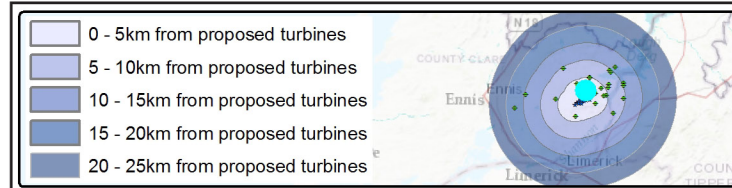

Viewing Instructions
Angle of View of Panorama: 53.5° (planar projection)
Principal Distance (printed at 84 x 29.7cm): 81.25cm
Depicted Turbine Specifications
Hub Height 101m, Tip Height 169m Rotor Diam. 136m

Viewpoint Location & Capture Information
Location (ITM): 562443.45, 679621.99
Camera Level (Metres Above Ordnance Datum): 153.6
Date & Time: 04/02/2019, 10:04am
Weather Conditions: Sunny, Intermittent Cloud

Visibility Information
Distance to Nearest Turbine (km): 1.5
Number of Carrowmagowan Nacelles Visible: 9
Direction of View (From Grid North): 180°

Camera Information
Camera: Canon 5D Mark III
Lens: Canon EF 50mm f/1.4 USM
Focal Length: 50mm

Visuals prepared by
innovision
Sligo Airport Business Park
Strandhill
Sligo
www.innovision.ie
+353(0)71 - 912 8220