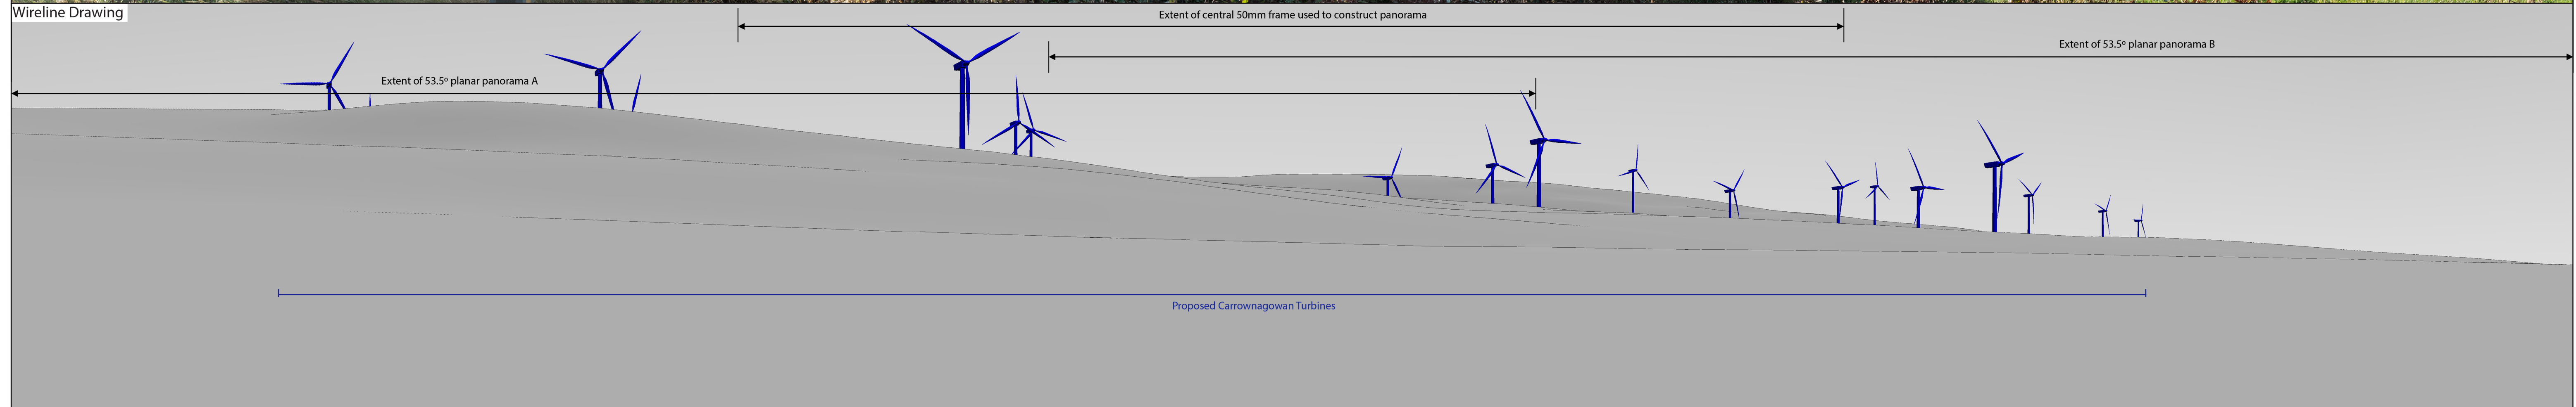

Baseline Photograph

This image provides landscape and visual context only

Wireline Drawing

Carrownagowan Wind Farm – Visual Impact Assessment

Viewpoint 13
View from open stretch of road/East Clare Way at Caherhurlly

Viewing Instructions
Angle of View of Panorama: 90° (cylindrical projection)
Principal Distance (printed at 84 x 29.7cm): 52.2cm

Viewpoint Location & Capture Information
Location (ITM): 562443.45, 679621.99
Camera Level (Metres Above Ordnance Datum): 153.6
Date & Time: 04/02/2019, 10:04am
Weather Conditions: Sunny, Intermittent Cloud

Viewpoint 13

View from open stretch of road/East Clare Way at Caherhurlly

Viewing Instructions
 Angle of View of Panorama: 53.5° (planar projection)
 Principal Distance (printed at 84 x 29.7cm): 81.25cm
Depicted Turbine Specifications
 Hub Height 101m, Tip Height 169m Rotor Diam. 136m

Viewing Instructions
 Angle of View of Panorama: 53.5° (planar projection)
 Principal Distance (printed at 84 x 29.7cm): 81.25cm
Depicted Turbine Specifications
 Hub Height 101m, Tip Height 169m Rotor Diam. 136m