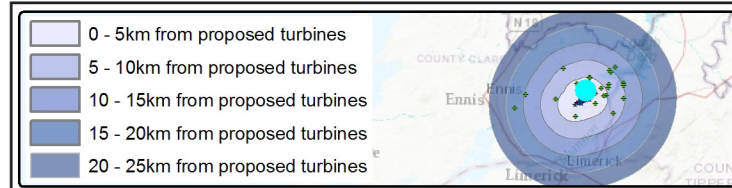

Baseline Photograph

This image provides landscape and visual context only

Wireline Drawing

Carrownagowan Wind Farm – Visual Impact Assessment

Viewpoint 13
View from open stretch of road/East Clare Way at Caherhurlly

Viewing Instructions
Angle of View of Panorama: 90° (cylindrical projection)
Principal Distance (printed at 84 x 29.7cm): 52.2cm

Viewpoint Location & Capture Information
Location (ITM): 562443.45, 679621.99
Camera Level (Metres Above Ordnance Datum): 153.6
Date & Time: 04/02/2019, 10:04am
Weather Conditions: Sunny, Intermittent Cloud

Visibility Information
Distance to Nearest Turbine (km): 1.5
Number of Carrownagowan Nacelles Visible: 9
Direction of View (From Grid North): 180°

Camera Information
Camera: Canon 5D Mark III
Lens: Canon EF 50mm f/1.4 USM
Focal Length: 50mm