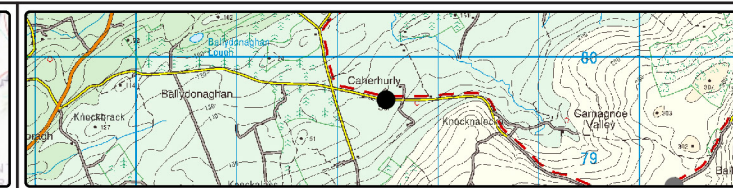

Baseline Photograph

This image provides landscape and visual context only

Wireline Drawing

Carrownagowan Wind Farm – Visual Impact Assessment

Viewpoint 13
View from open stretch of road/East Clare Way at Caherhurlly

Viewing Instructions
Angle of View of Panorama: 90° (cylindrical projection)
Principal Distance (printed at 84 x 29.7cm): 52.2cm

Viewpoint Location & Capture Information
Location (ITM): 562443.45, 679621.99
Camera Level (Metres Above Ordnance Datum): 153.6
Date & Time: 04/02/2019, 10:04am
Weather Conditions: Sunny, Intermittent Cloud

Viewpoint Location & Capture Information
 Location (ITM): 562443.45, 679621.99
 Camera Level (Metres Above Ordnance Datum): 153.6
 Date & Time: 04/02/2019, 10:04am
 Weather Conditions: Sunny, Intermittent Cloud